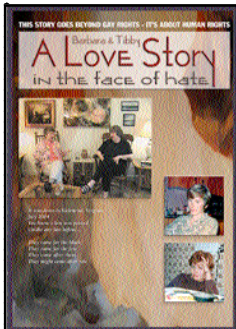

## “A LOVE STORY - IN THE FACE OF HATE”

This DVD is licensed for private home viewing only. Public showing and/or broadcast of this DVD is encouraged, but permission from SuMoe Productions is required. If you would like to setup a public screening for outreach purposes via an organization (community, political, faith, social, professional, etc.), or, if you would like to incorporate this story into an educational curriculum or corporate training program, or... if you just have a good idea for how to share this story with a wider audience, we'd love to hear from you! *Suzanne Moe and Gaye Adegbalola are now available to present the film, provide commentary, and speak about civil rights at public screenings.* ( Inform \* Educate \* Activate )  
Please contact: [sumoe@sumoe.com](mailto:sumoe@sumoe.com)

## “NEO-CLASSIC BLUES” a handsome woman & a pretty man

Gaye Adegbalola & Roddy Barnes graciously contributed their original compositions & musical talents to the video documentary “A LOVE STORY-IN THE FACE OF HATE.” If you like the music on the DVD, you'll love this CD!

CLASSIC BLUES was the first blues ~ the first blues to be recorded for popular consumption. It was immensely popular in the 1920s. CLASSIC BLUES WOMEN were the first to chronicle topics like domestic abuse, alcoholism, prostitution, homosexuality, gender politics, racism and other social conditions, and, of course, sex ~ its joy and its pain. Musically, these women introduced vocal techniques that gave drama and immediacy to their performances. They would cry, growl, moan, syncopate, slide & slur, bend & break notes, improvise and rephrase to bring their stories to life.